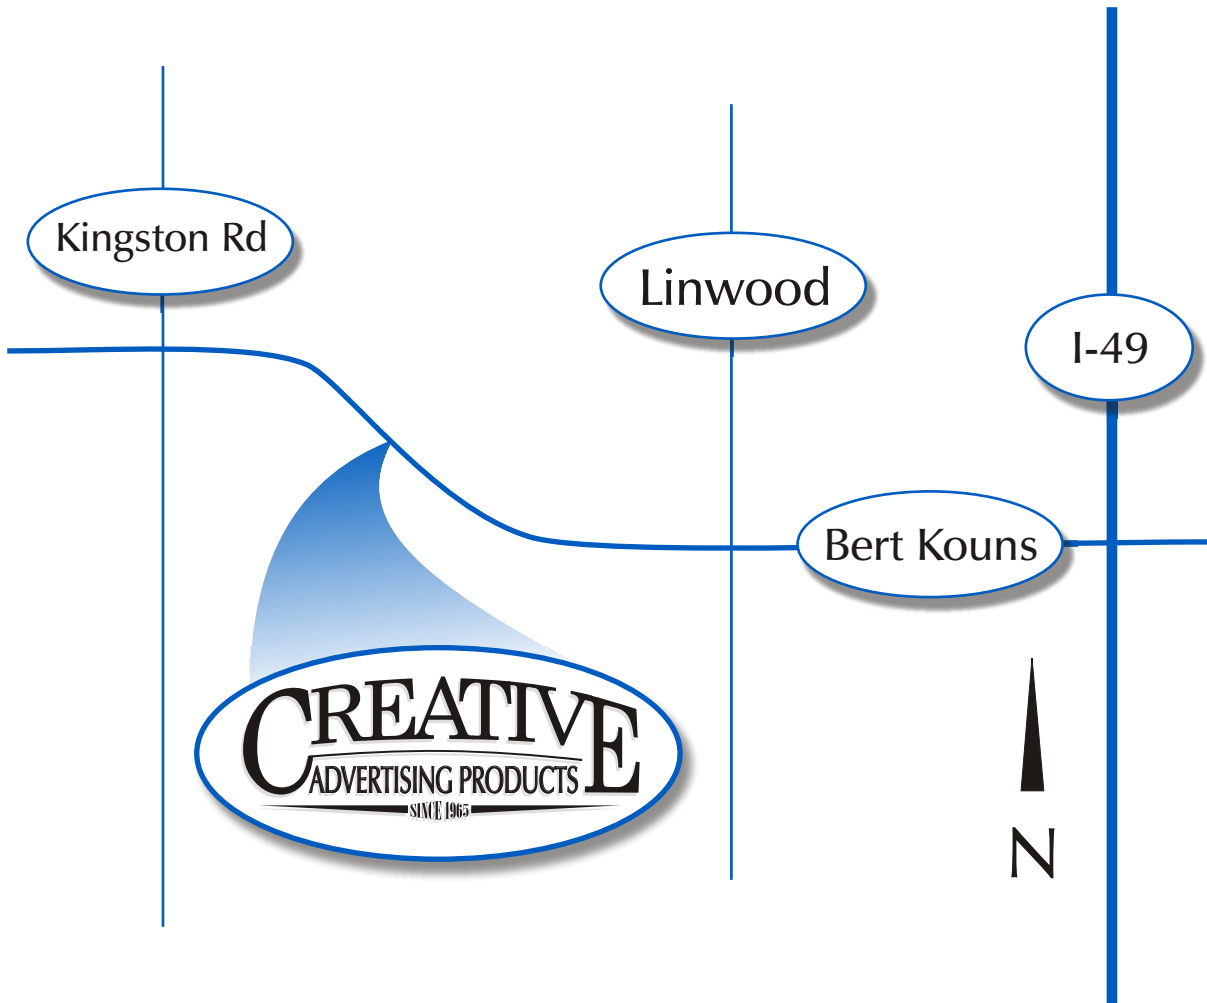

Directions to Creative Advertising Products

Address—635 Bert Kouns Industrial Loop, Suite 300

Phone—318-687-7446